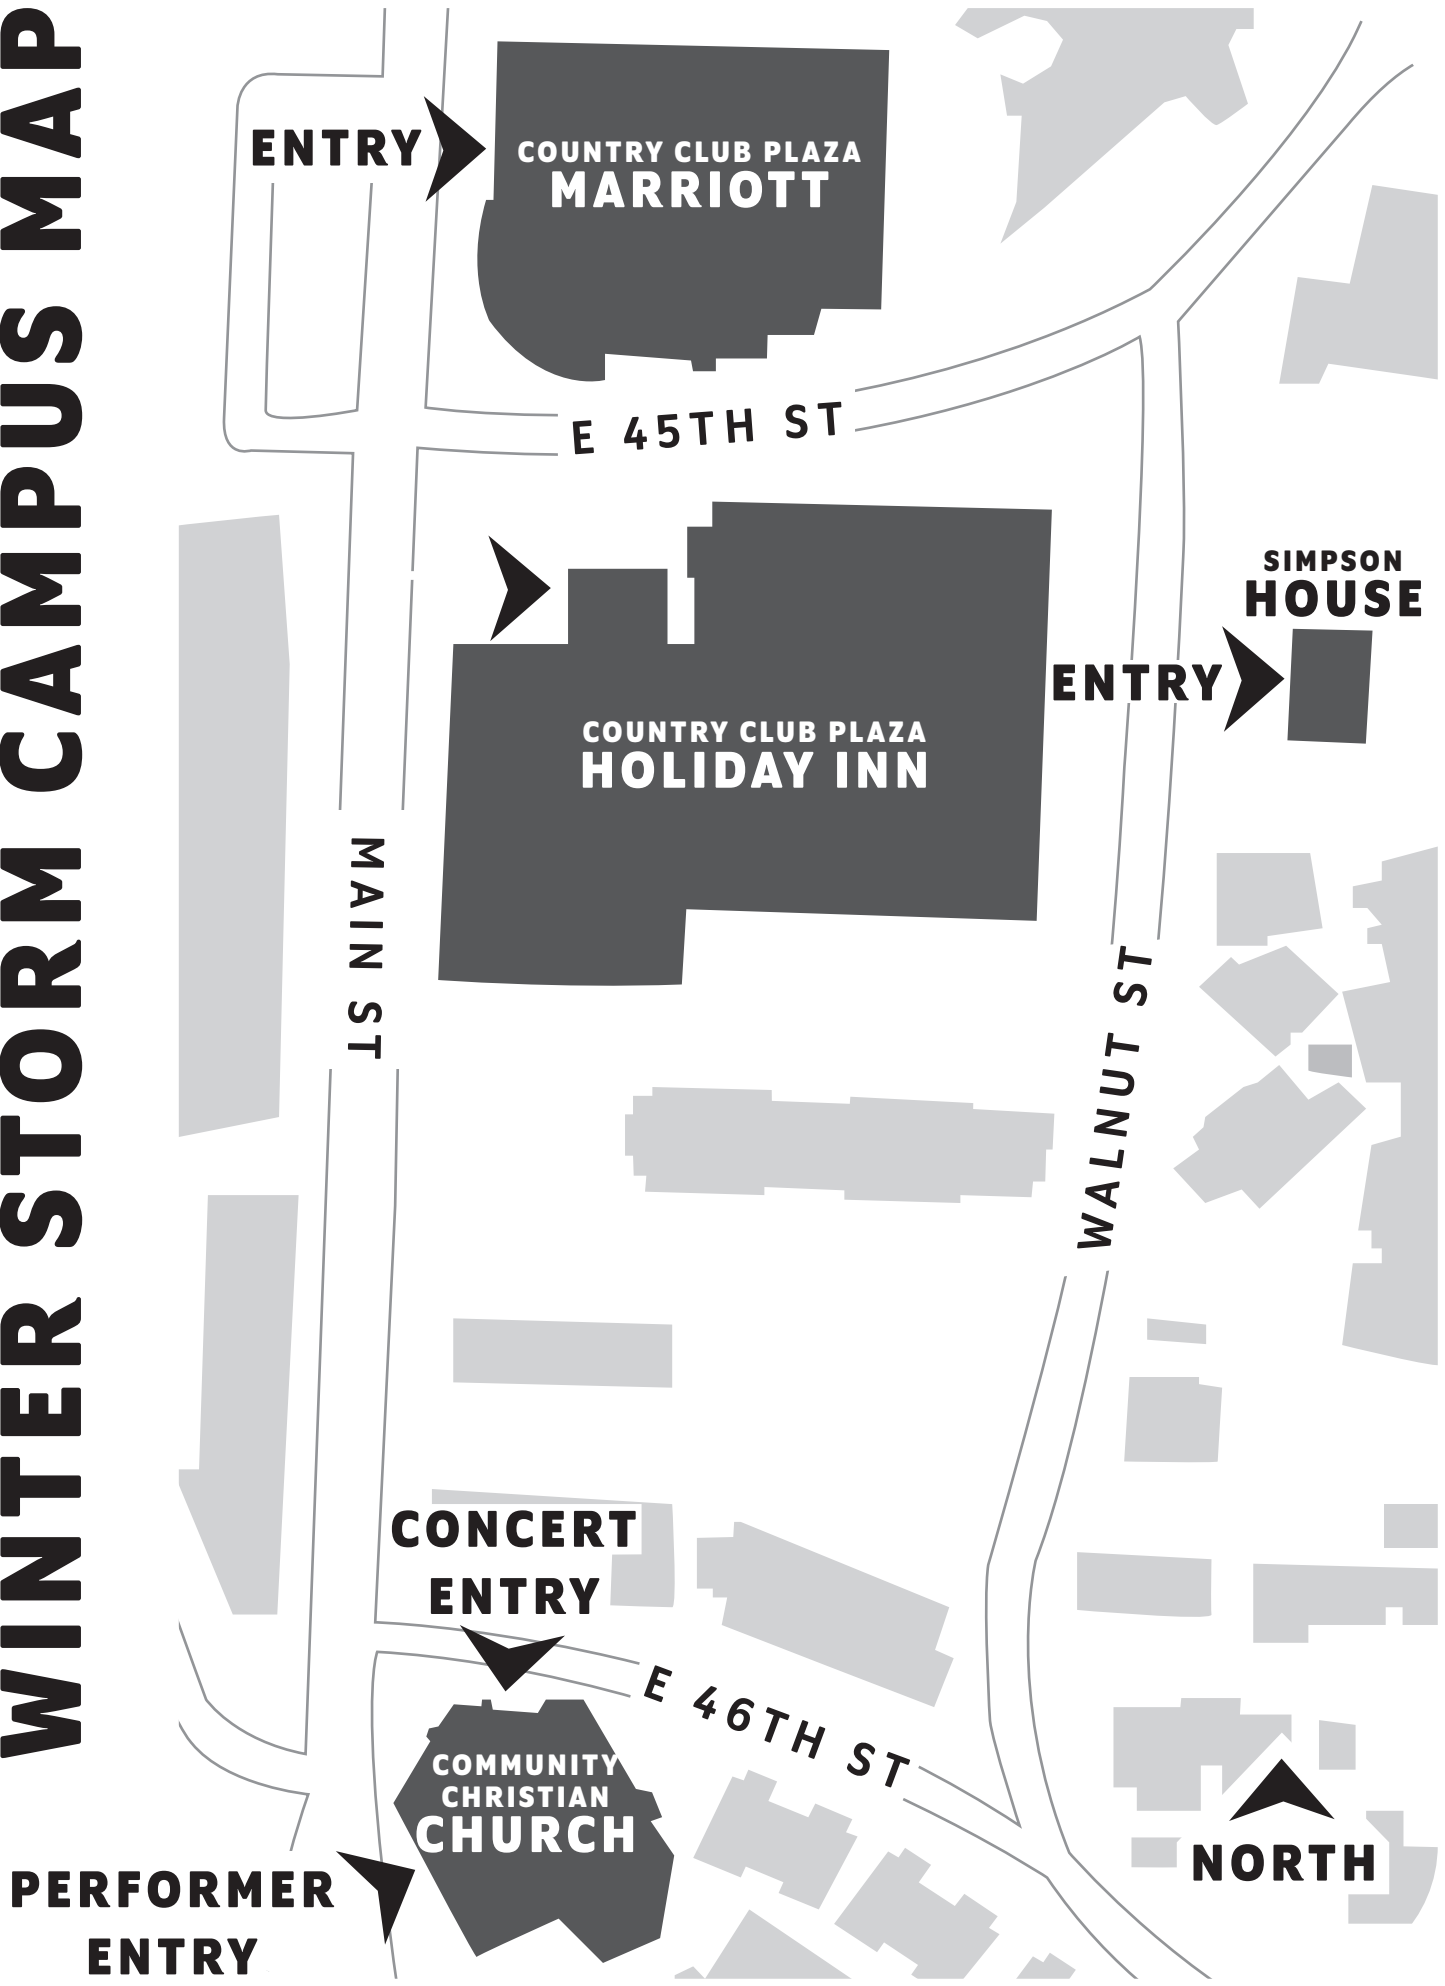

WINTER STORM CAMPUS MAP

ENTRY

**COUNTRY CLUB PLAZA
MARRIOTT**

E 45TH ST

**SIMPSON
HOUSE**

ENTRY

**COUNTRY CLUB PLAZA
HOLIDAY INN**

MAIN ST

WALNUT ST

**CONCERT
ENTRY**

E 46TH ST

**COMMUNITY
CHRISTIAN
CHURCH**

NORTH

**PERFORMER
ENTRY**