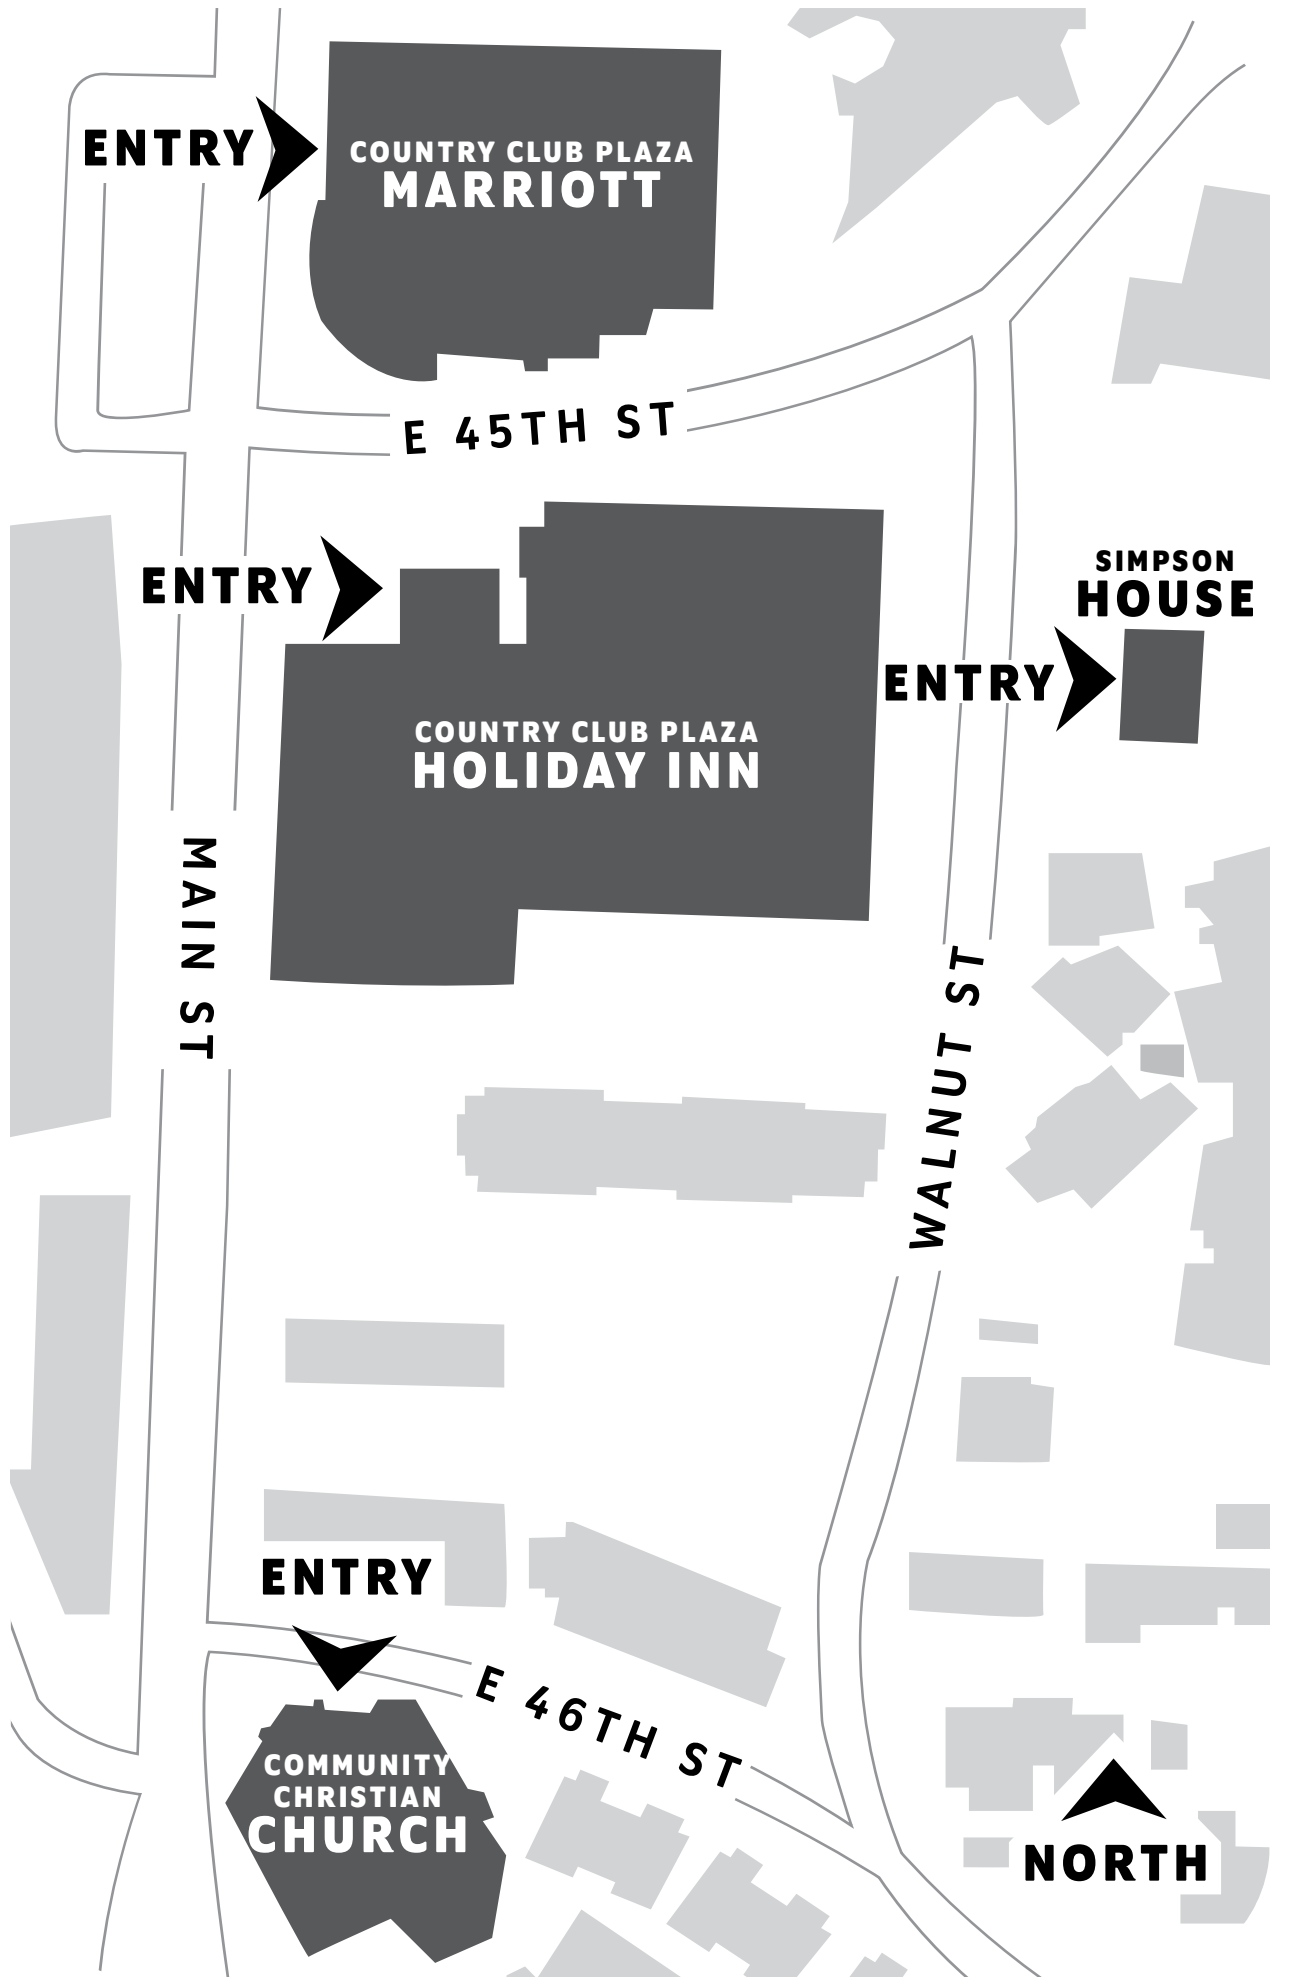

WINTER STORM CAMPUS MAP

ENTRY

**COUNTRY CLUB PLAZA
MARRIOTT**

E 45TH ST

ENTRY

**COUNTRY CLUB PLAZA
HOLIDAY INN**

**SIMPSON
HOUSE**

ENTRY

MAIN ST

WALNUT ST

ENTRY

**COMMUNITY
CHRISTIAN
CHURCH**

E 46TH ST

NORTH