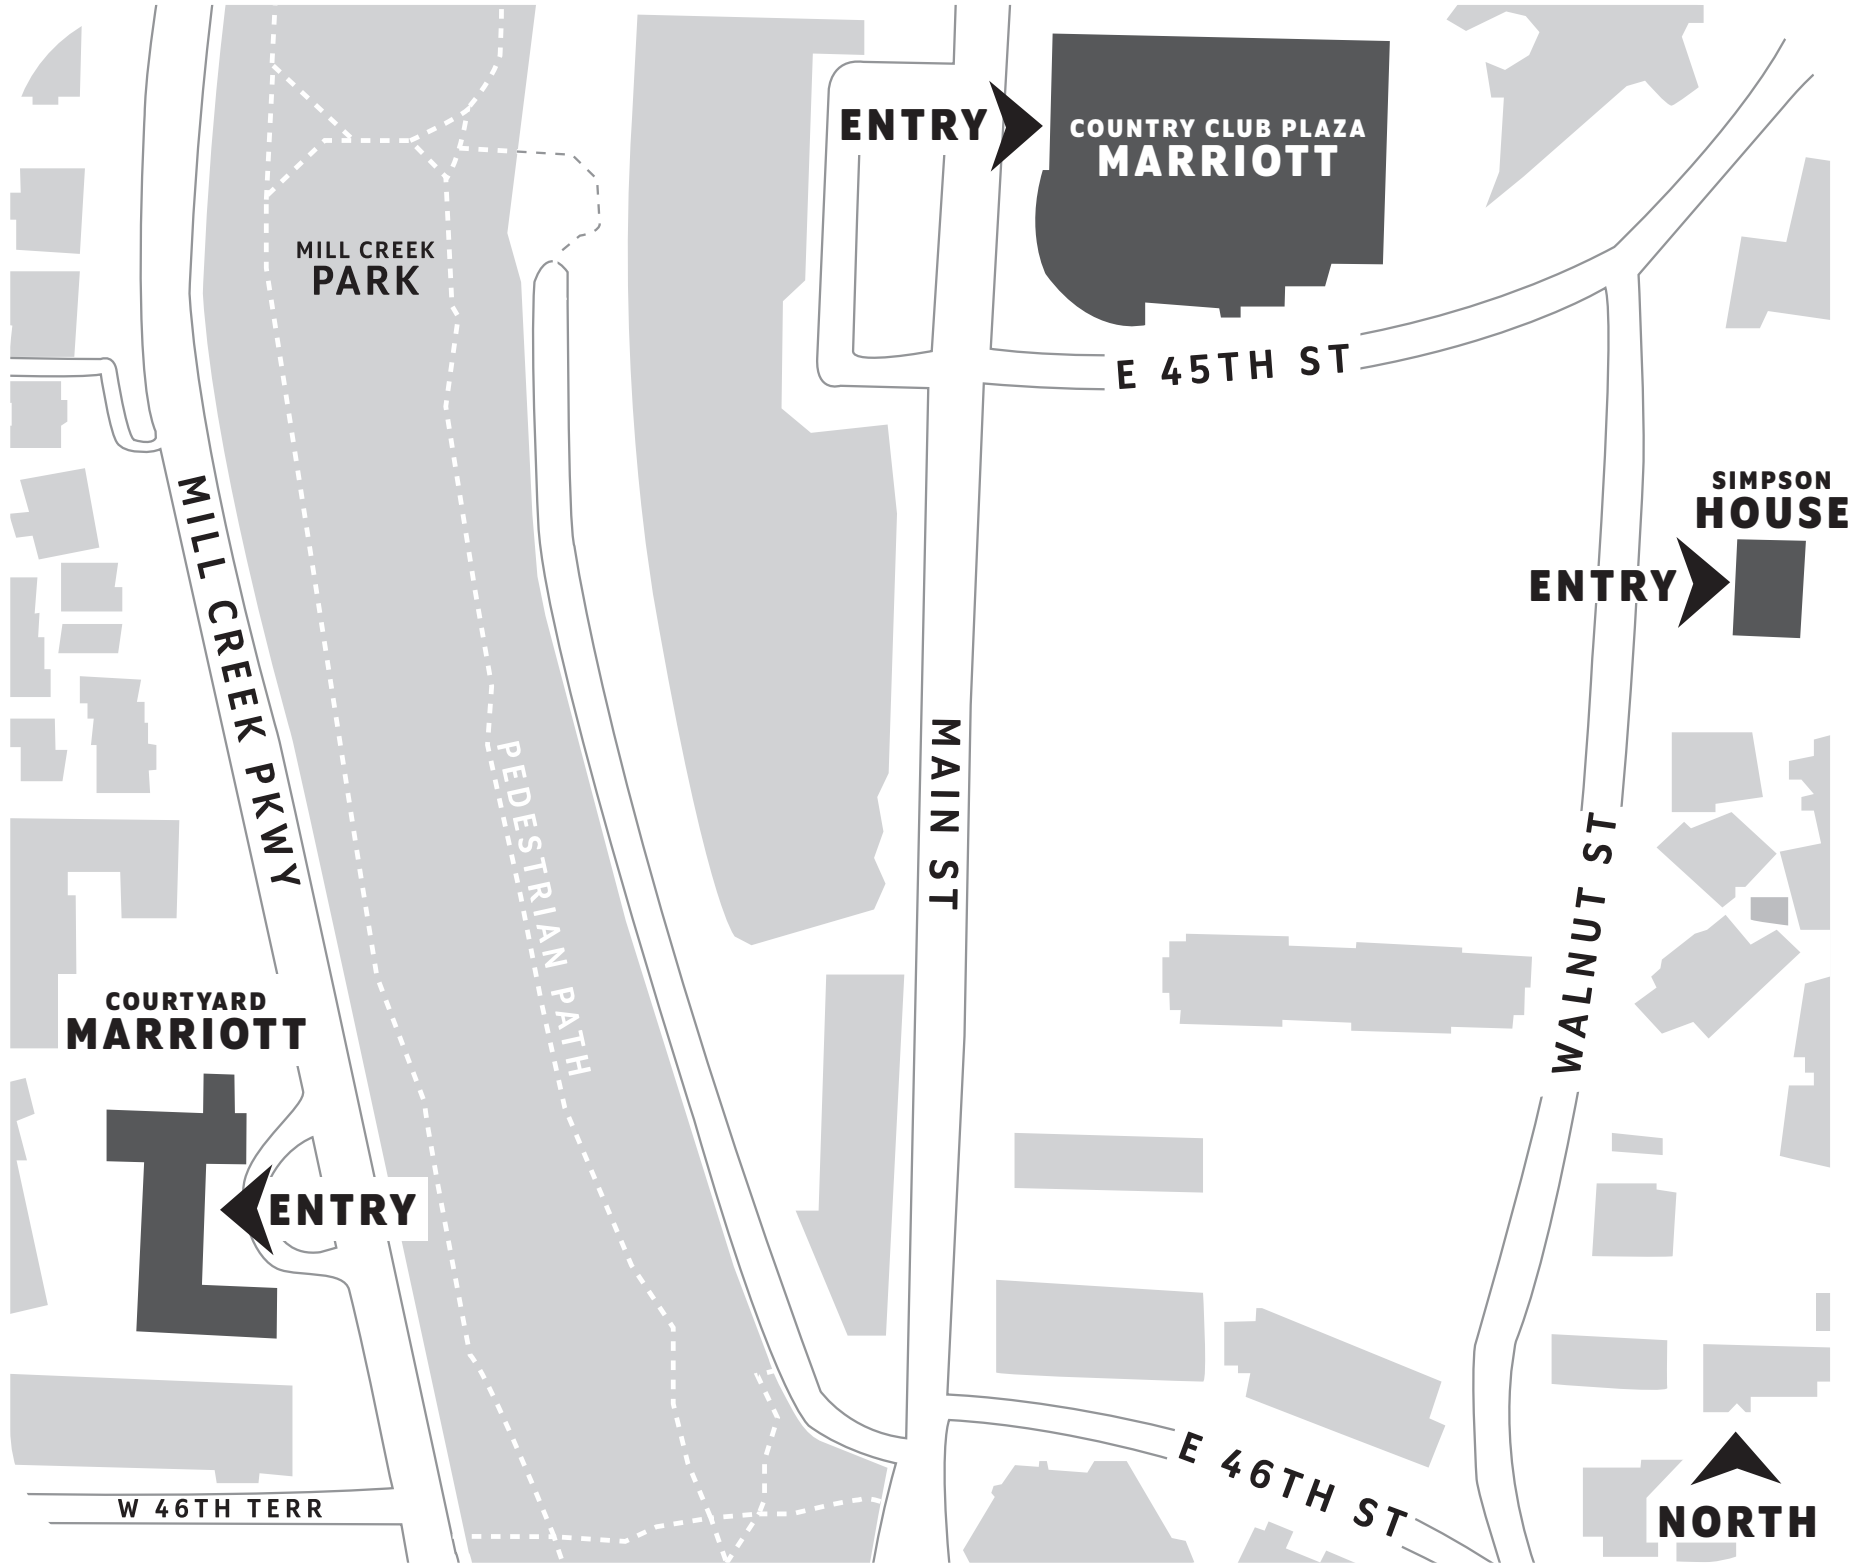

WINTER STORM CAMPUS MAP

**COURTYARD
MARRIOTT**

ENTRY

W 46TH TERR

**MILL CREEK
PARK**

MILL CREEK PKWY

PEDESTRIAN PATH

ENTRY

**COUNTRY CLUB PLAZA
MARRIOTT**

E 45TH ST

MAIN ST

**SIMPSON
HOUSE**

ENTRY

WALNUT ST

E 46TH ST

NORTH